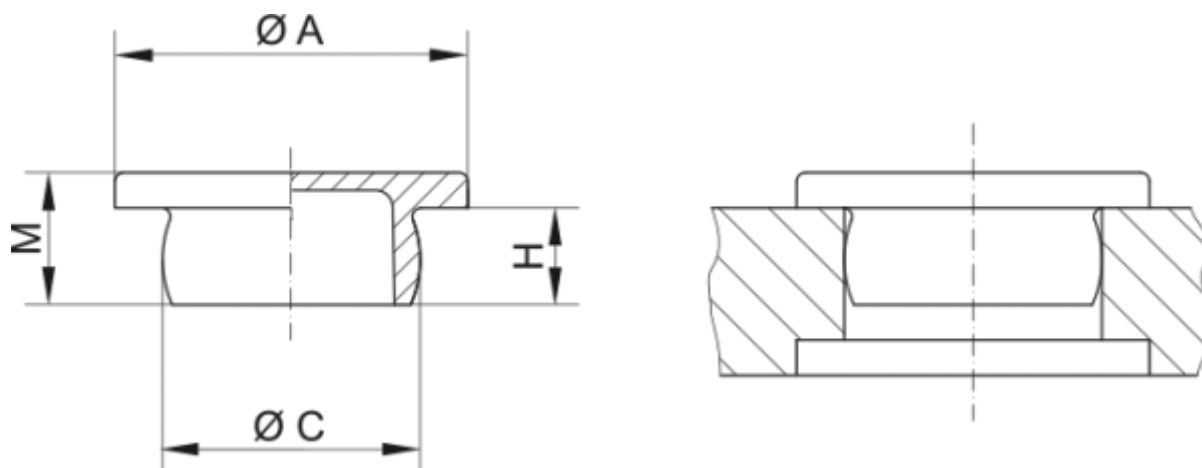

Article number: 59GPN300F35

Description: KLEE Round plug GPN 300F -  $\varnothing$  51,5

## Measures

---

A = 55

C = 51.5

H = 18

M = 21